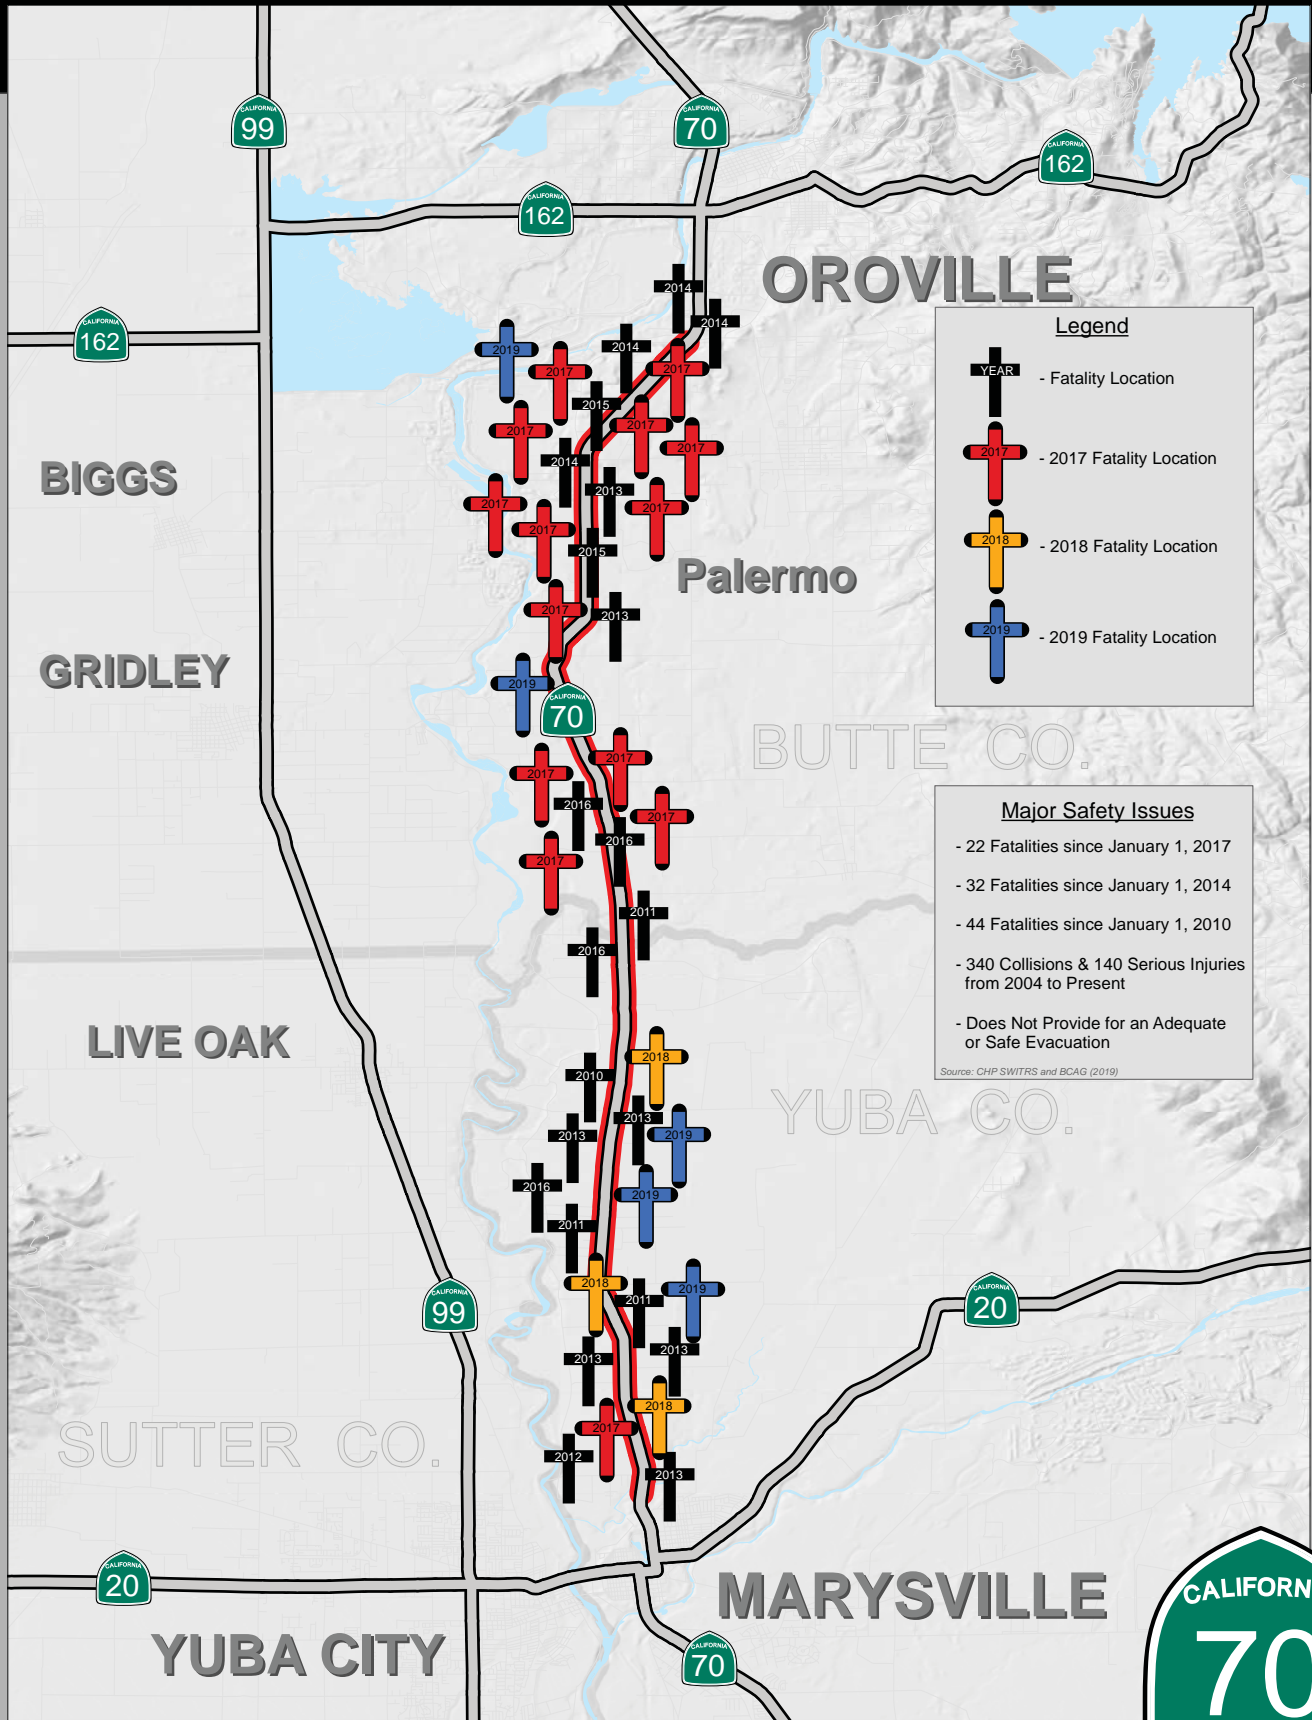

# HIGHWAY 70 FATALITIES

## MARYSVILLE TO OROVILLE

### 2010 - 2019

Last Updated: November 8, 2019