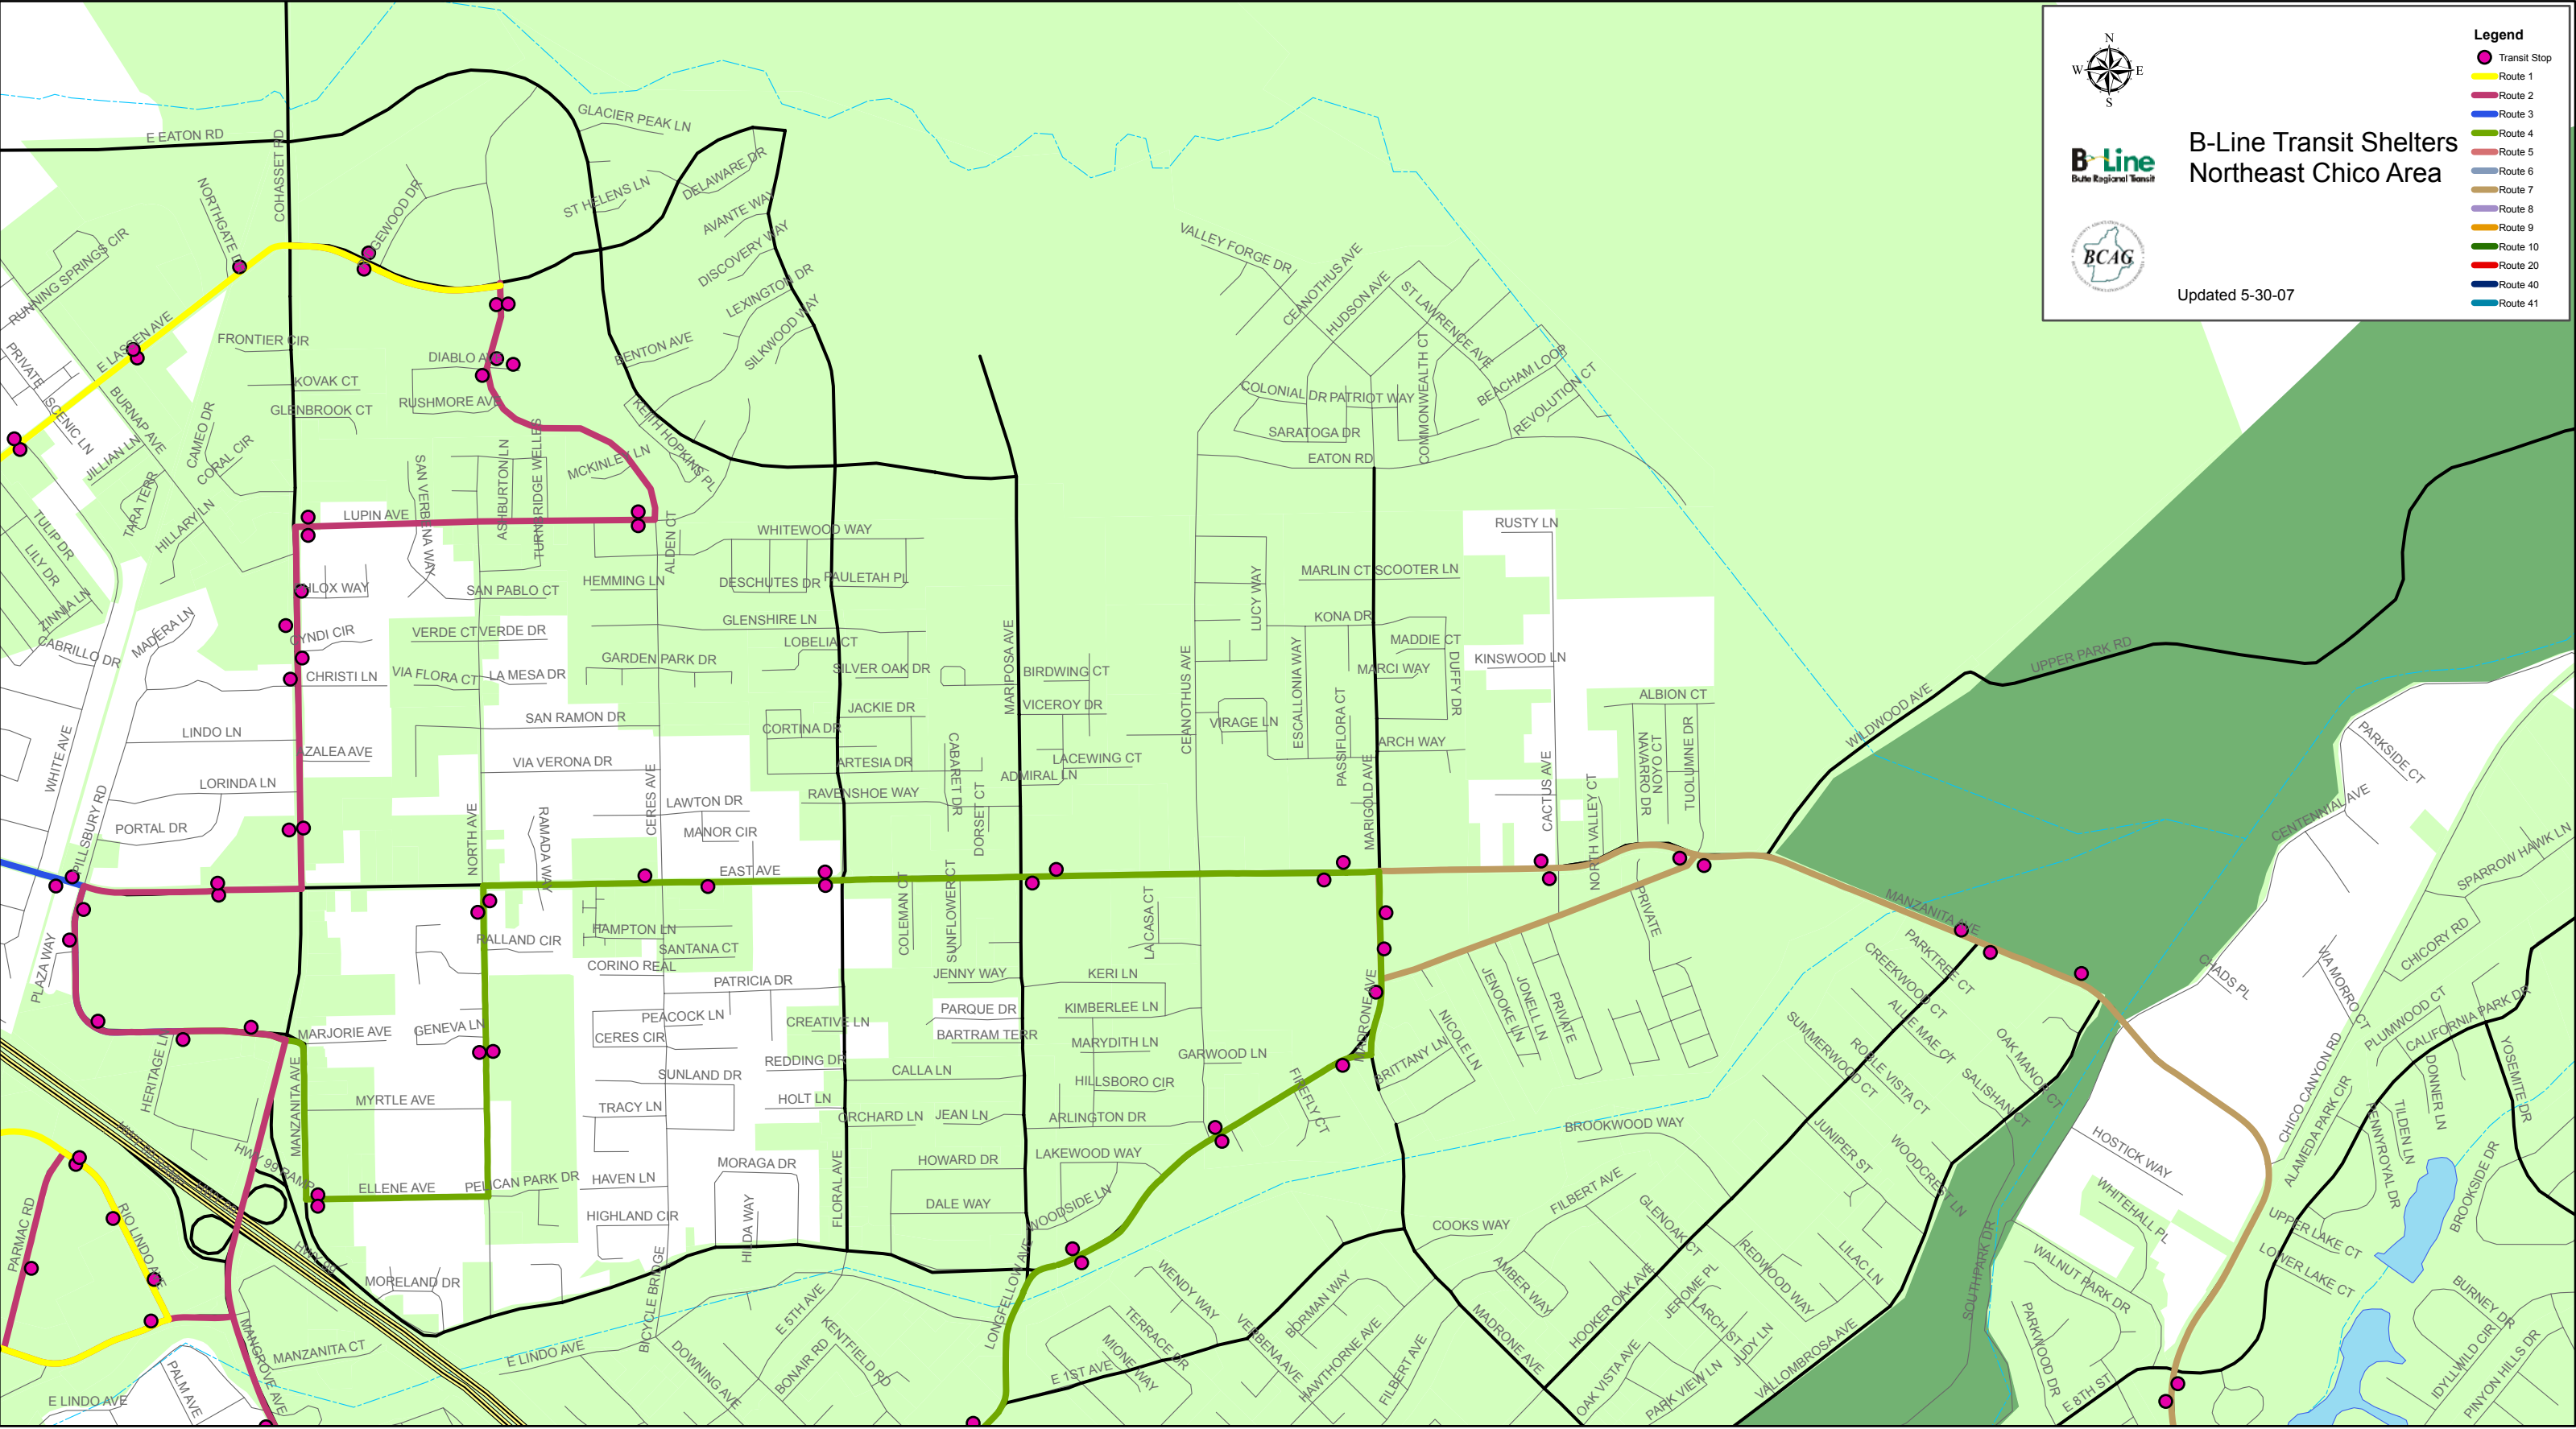

### B-Line Transit Stops Northwest Chico Area

- Legend**
- Transit Stop
  - Route 1
  - Route 2
  - Route 3
  - Route 4
  - Route 5
  - Route 6
  - Route 7
  - Route 8
  - Route 9
  - Route 10
  - Route 20
  - Route 40
  - Route 41

# B-Line Transit Shelters Northeast Chico Area

Updated 5-30-07

### Legend

- Transit Stop
- Route 1
- Route 2
- Route 3
- Route 4
- Route 5
- Route 6
- Route 7
- Route 8
- Route 9
- Route 10
- Route 20
- Route 40
- Route 41

### B-Line Transit Shelters Southwest Chico Area

**Legend**

- Transit Stop
- Route 1
- Route 2
- Route 3
- Route 4
- Route 5
- Route 6
- Route 7
- Route 8
- Route 9
- Route 10
- Route 20
- Route 40
- Route 41