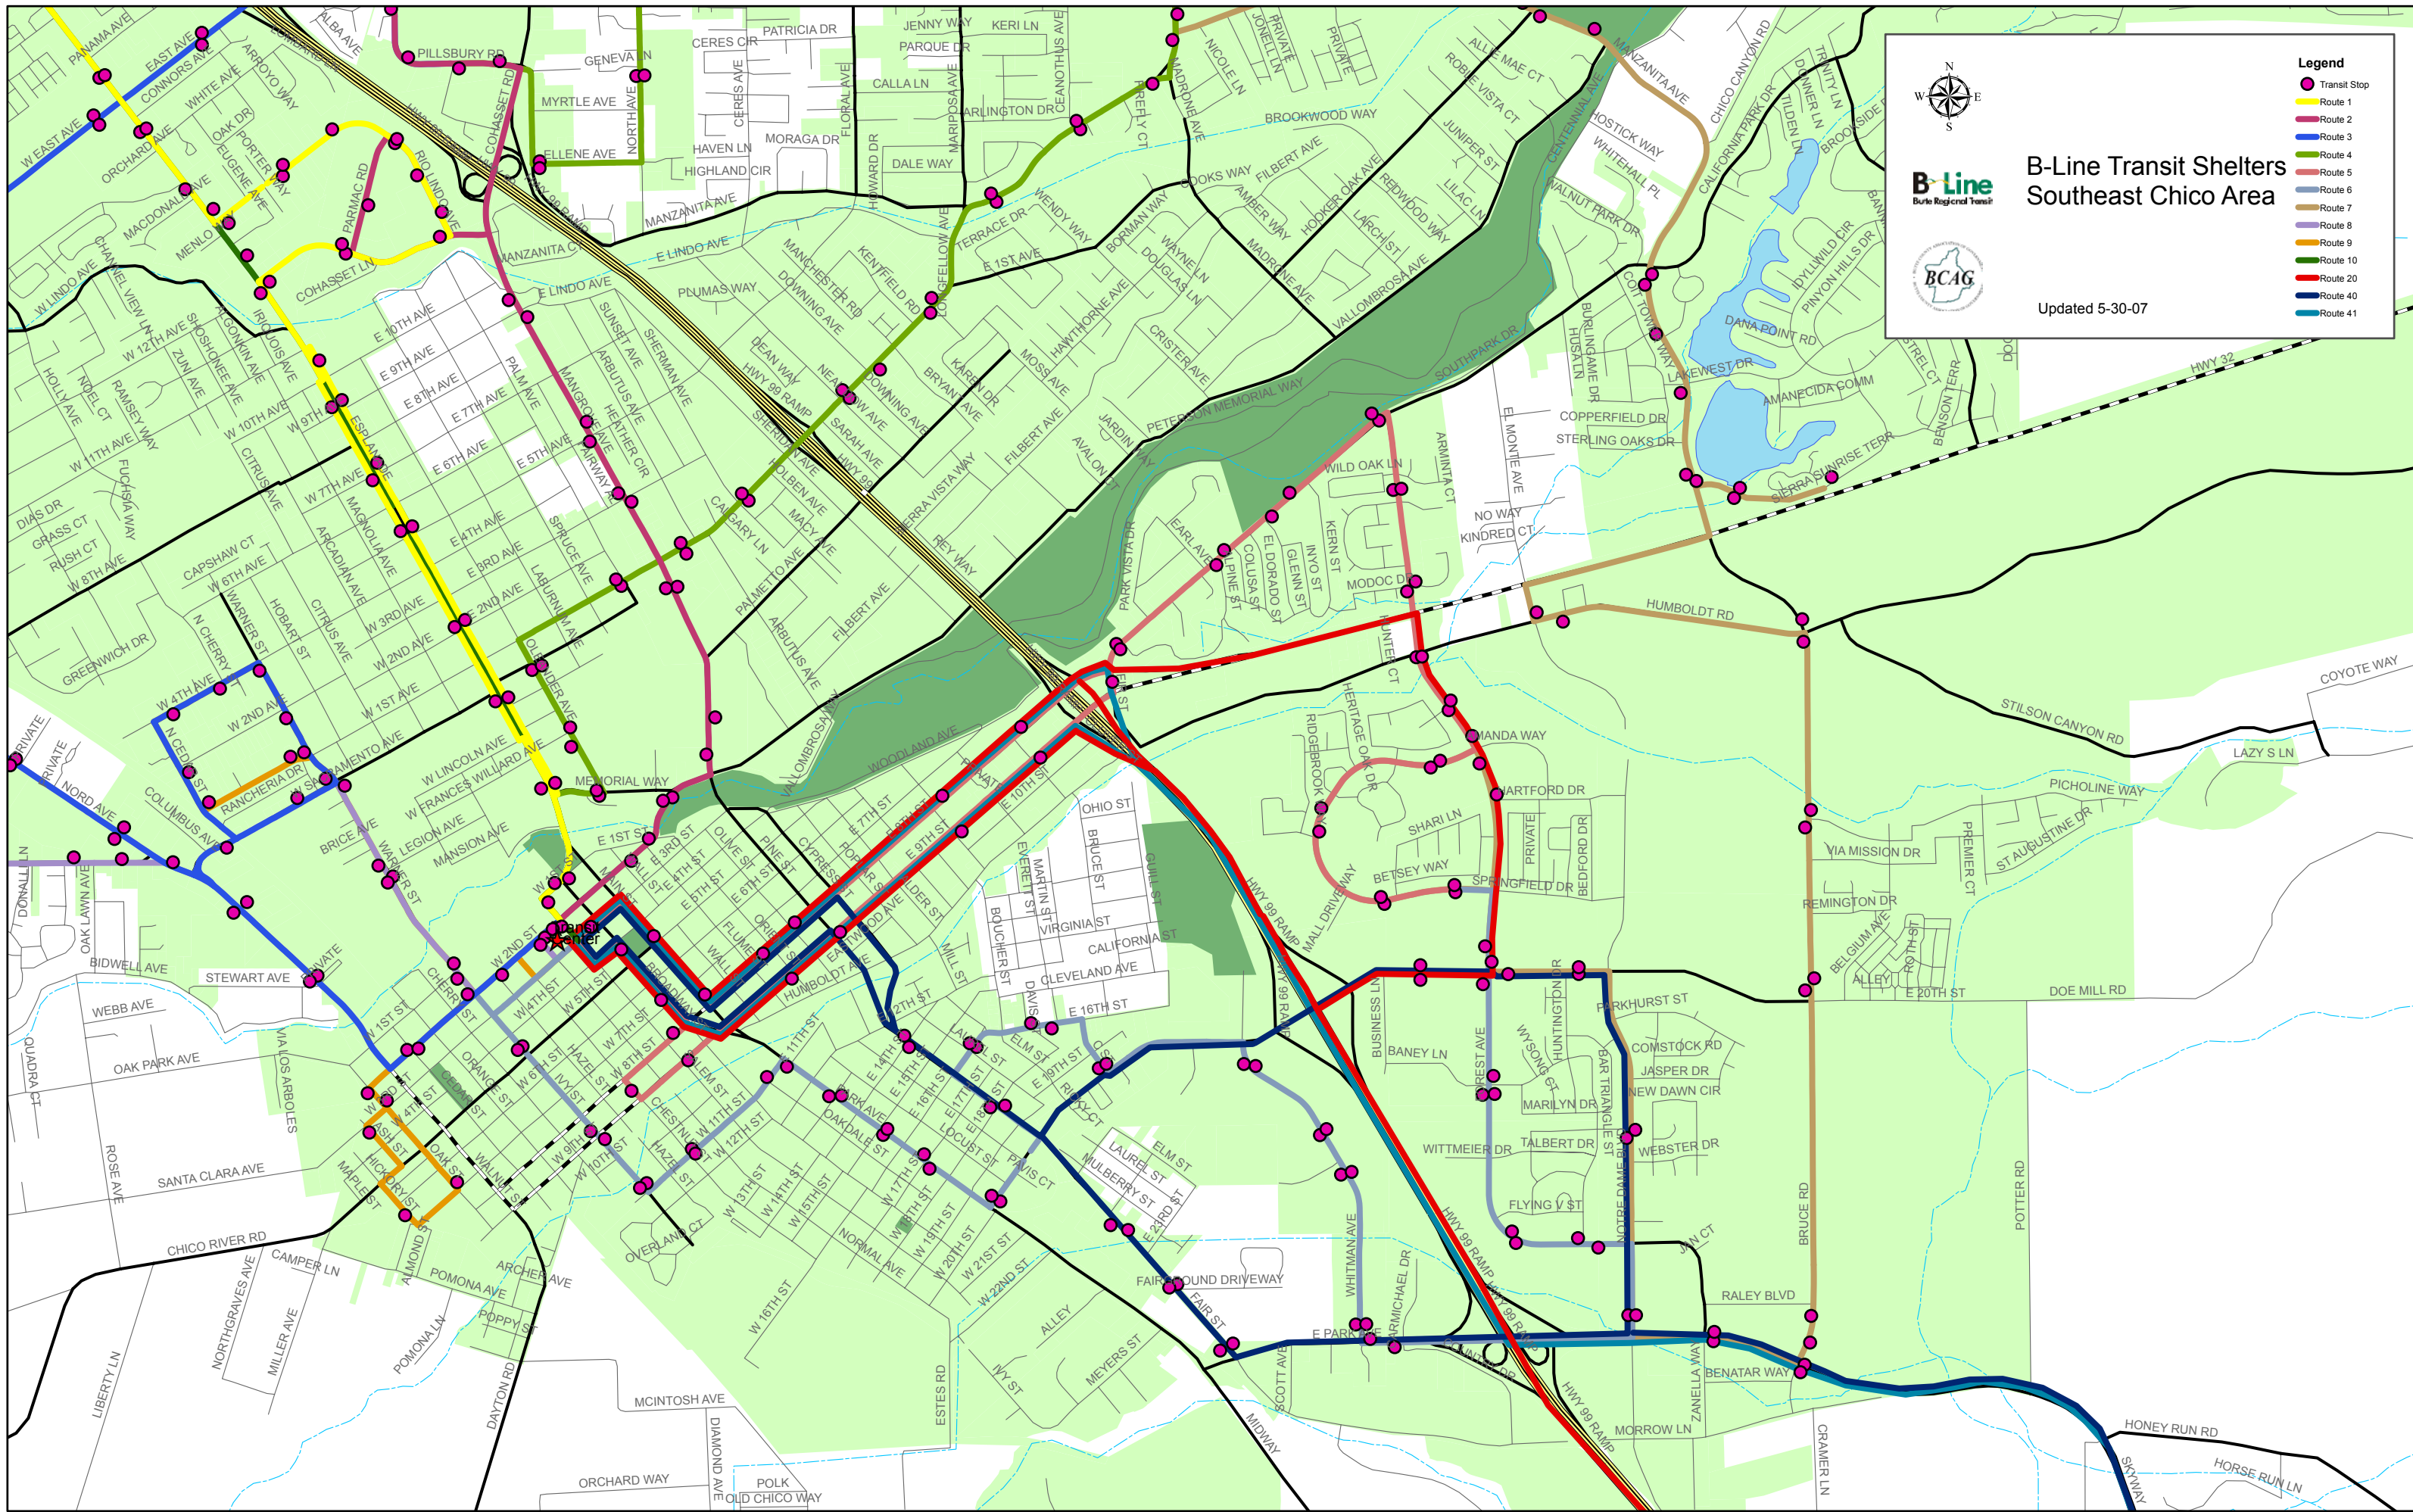

### B-Line Transit Stops Northwest Chico Area

- Legend**
- Transit Stop
  - Route 1
  - Route 2
  - Route 3
  - Route 4
  - Route 5
  - Route 6
  - Route 7
  - Route 8
  - Route 9
  - Route 10
  - Route 20
  - Route 40
  - Route 41

### Legend

- Transit Stop
- Route 1
- Route 2
- Route 3
- Route 4
- Route 5
- Route 6
- Route 7
- Route 8
- Route 9
- Route 10
- Route 20
- Route 40
- Route 41

### B-Line Transit Shelters Southwest Chico Area

**Legend**

- Transit Stop
- Route 1
- Route 2
- Route 3
- Route 4
- Route 5
- Route 6
- Route 7
- Route 8
- Route 9
- Route 10
- Route 20
- Route 40
- Route 41

Updated 5-30-07

**Legend**

- Transit Stop
- Route 1
- Route 2
- Route 3
- Route 4
- Route 5
- Route 6
- Route 7
- Route 8
- Route 9
- Route 10
- Route 20
- Route 40
- Route 41

**B-Line**  
Butte Regional Transit