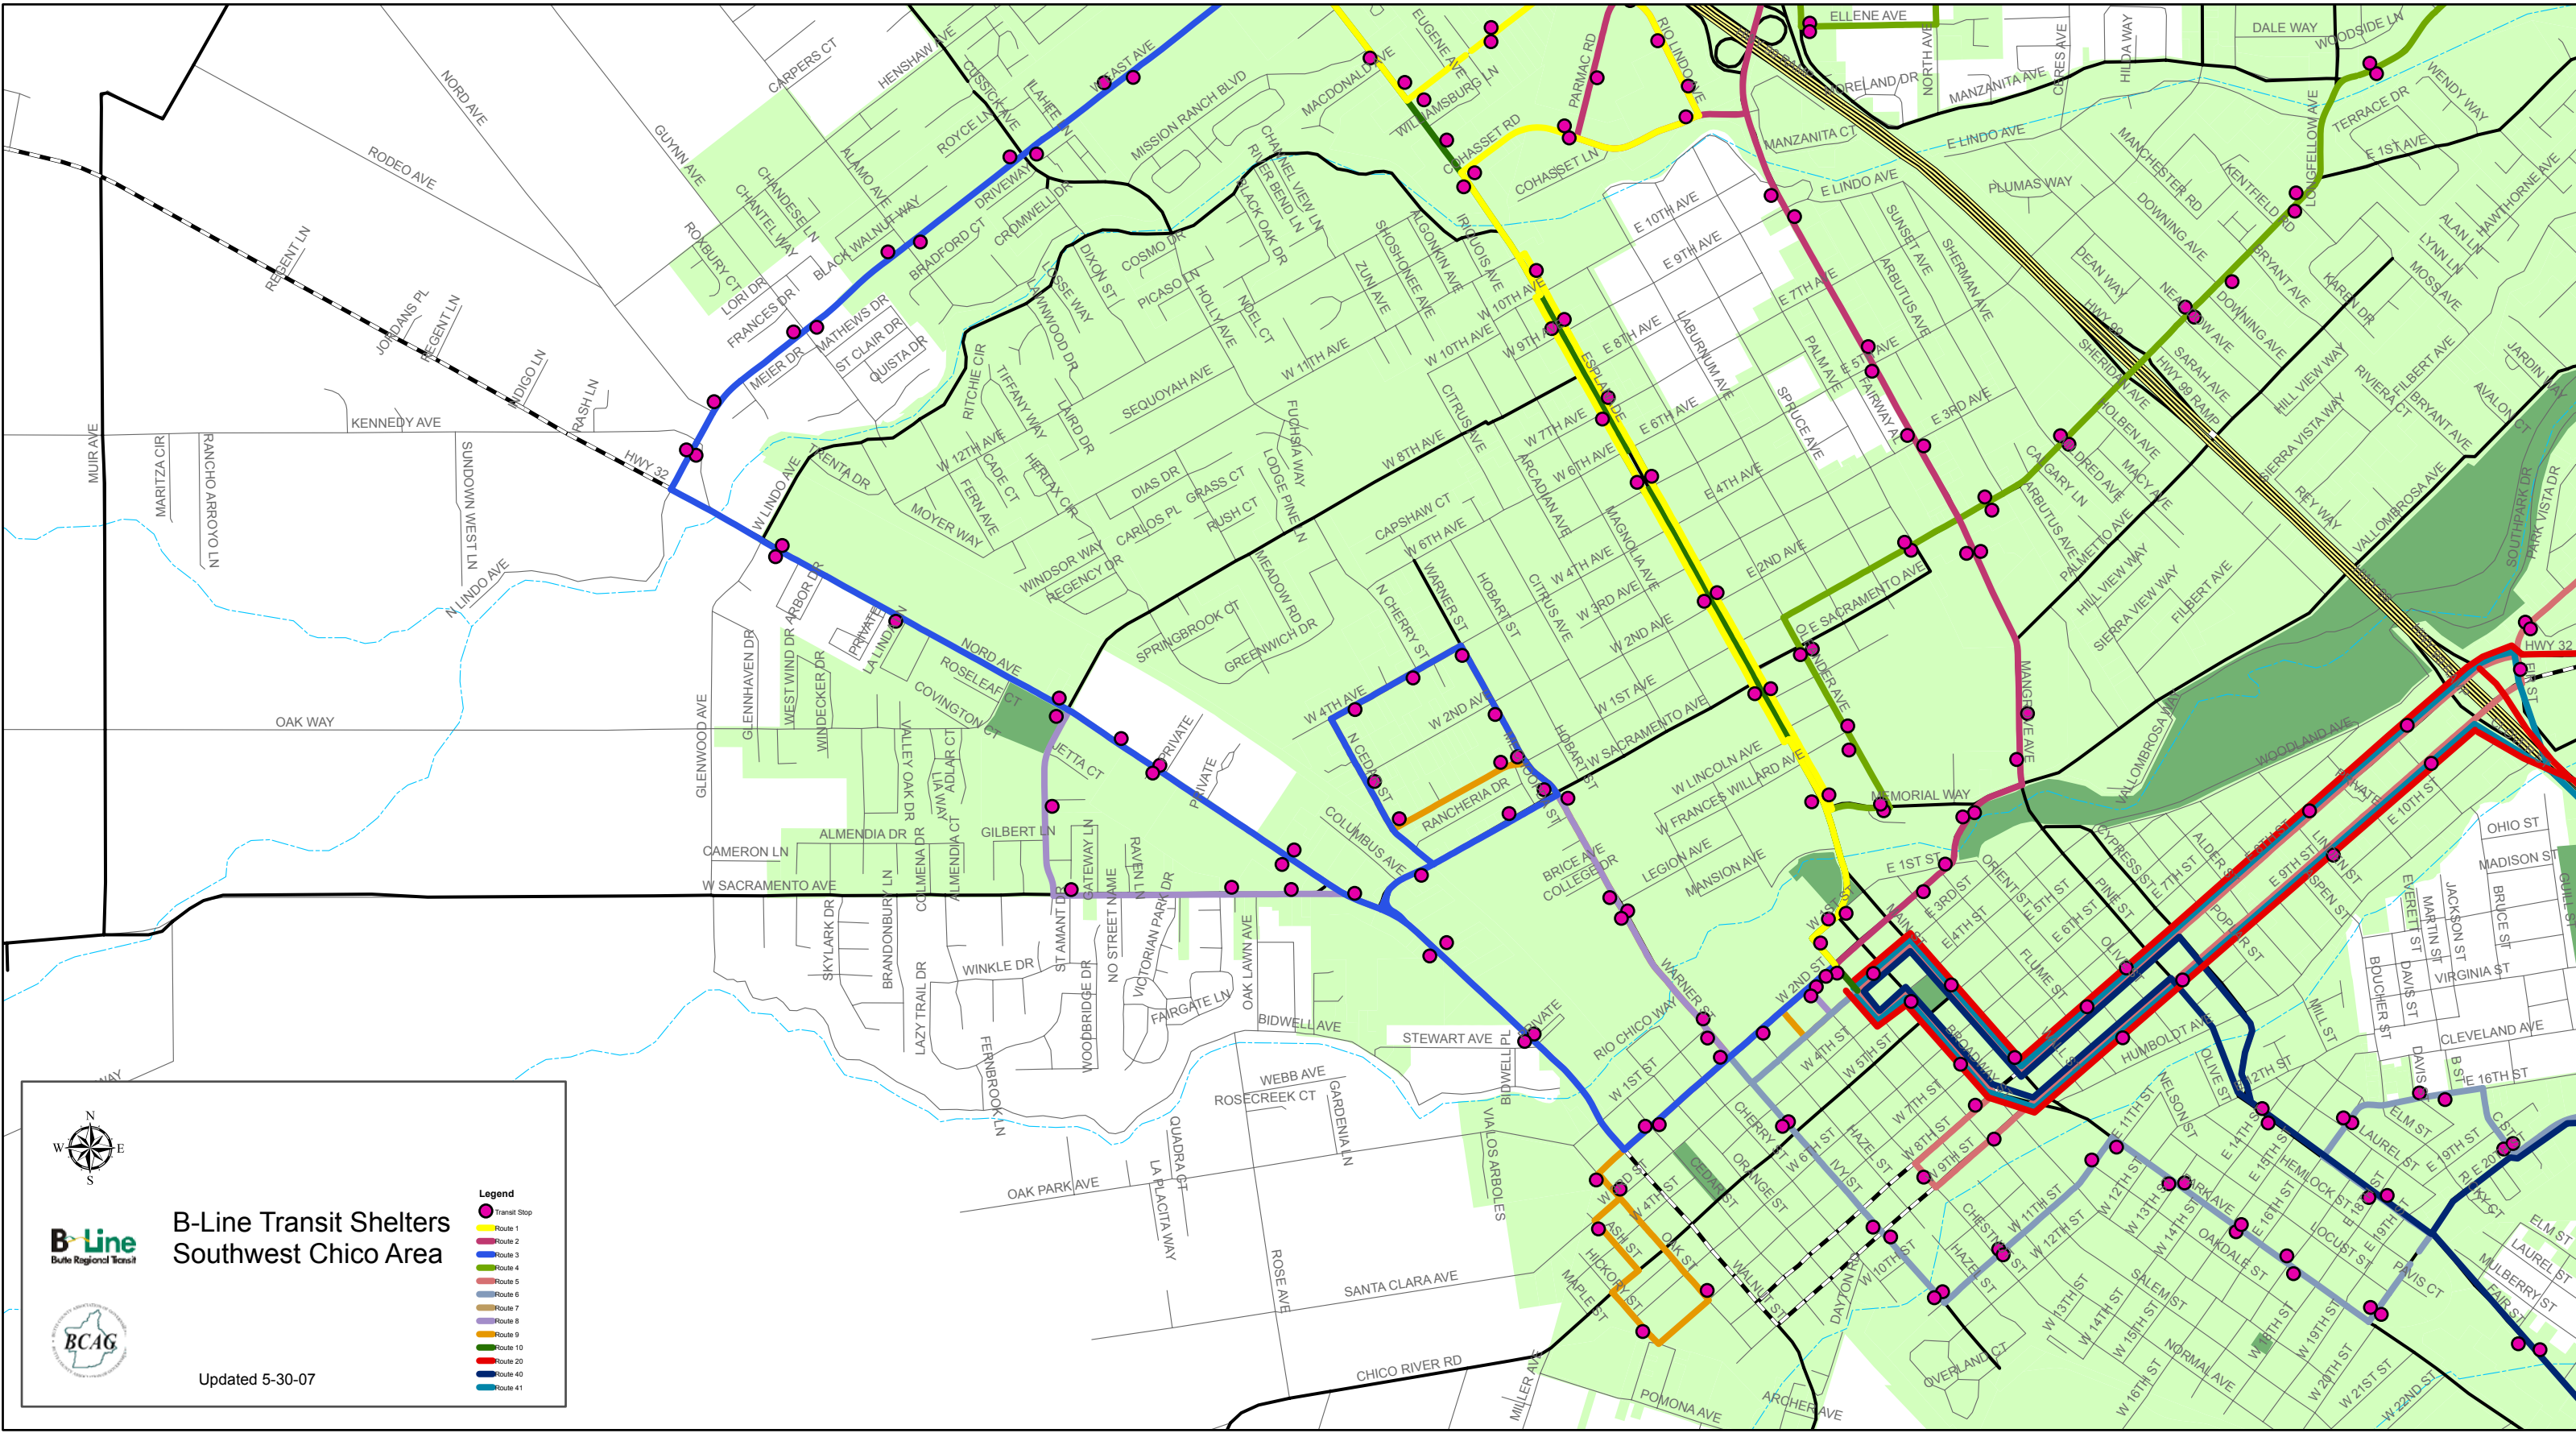

### B-Line Transit Stops Northwest Chico Area

- Legend**
- Transit Stop
  - Route 1
  - Route 2
  - Route 3
  - Route 4
  - Route 5
  - Route 6
  - Route 7
  - Route 8
  - Route 9
  - Route 10
  - Route 20
  - Route 40
  - Route 41

# B-Line Transit Shelters Northeast Chico Area

Updated 5-30-07

### Legend

- Transit Stop
- Route 1
- Route 2
- Route 3
- Route 4
- Route 5
- Route 6
- Route 7
- Route 8
- Route 9
- Route 10
- Route 20
- Route 40
- Route 41

### B-Line Transit Shelters Southwest Chico Area

**Legend**

- Transit Stop
- Route 1
- Route 2
- Route 3
- Route 4
- Route 5
- Route 6
- Route 7
- Route 8
- Route 9
- Route 10
- Route 20
- Route 40
- Route 41