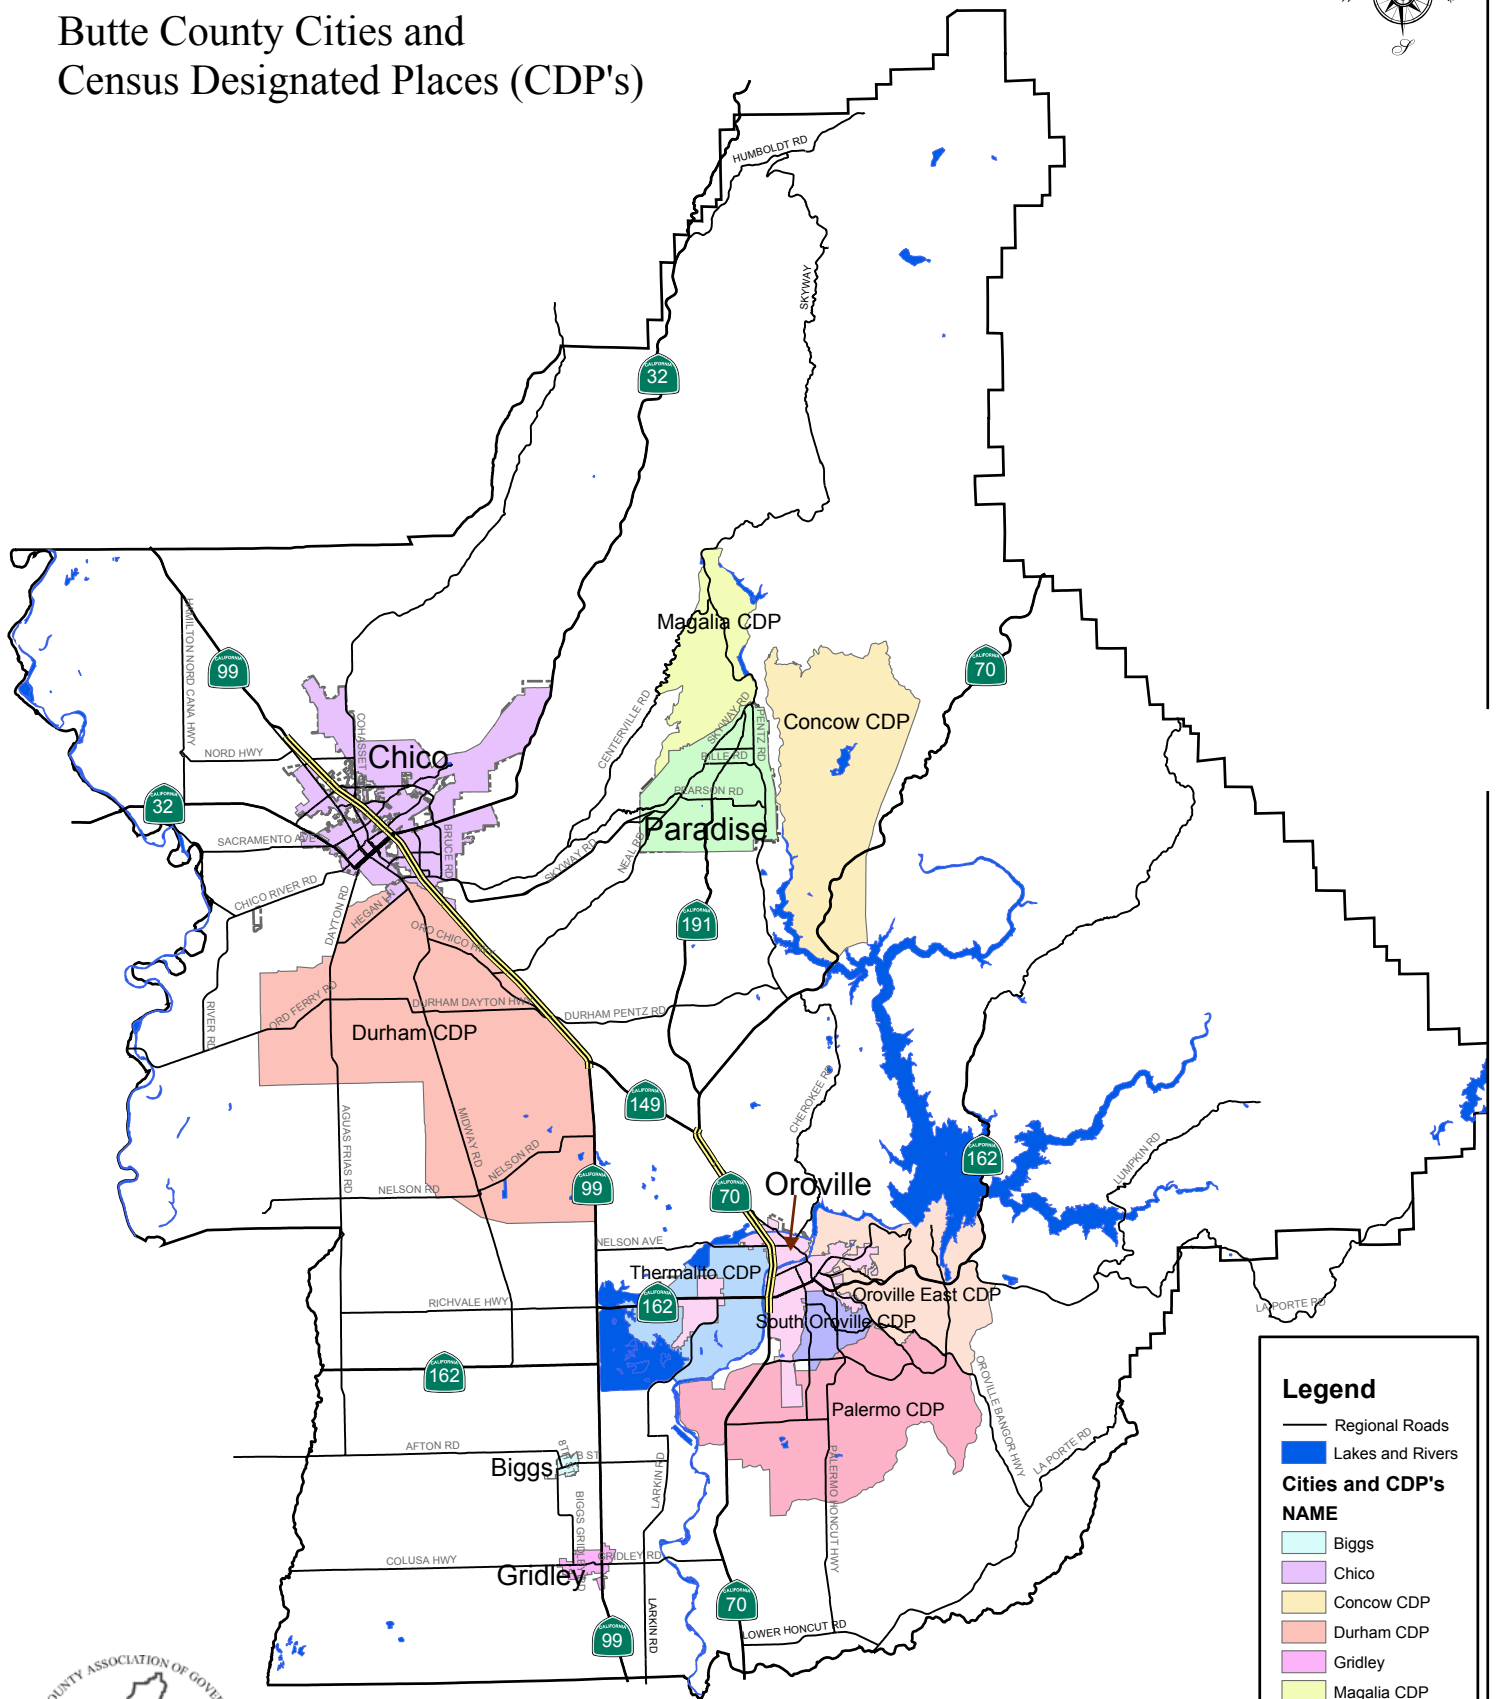

2000 U.S. Census Butte County Cities and Census Designated Places (CDP's)

Legend

- Regional Roads
- Lakes and Rivers

Cities and CDP's NAME

- Biggs
- Chico
- Concow CDP
- Durham CDP
- Gridley
- Magalia CDP
- Oroville
- Oroville East CDP
- Palermo CDP
- Paradise
- South Oroville CDP
- Thermalito CDP

Source: U.S. Census Bureau, 2000
7-15-03