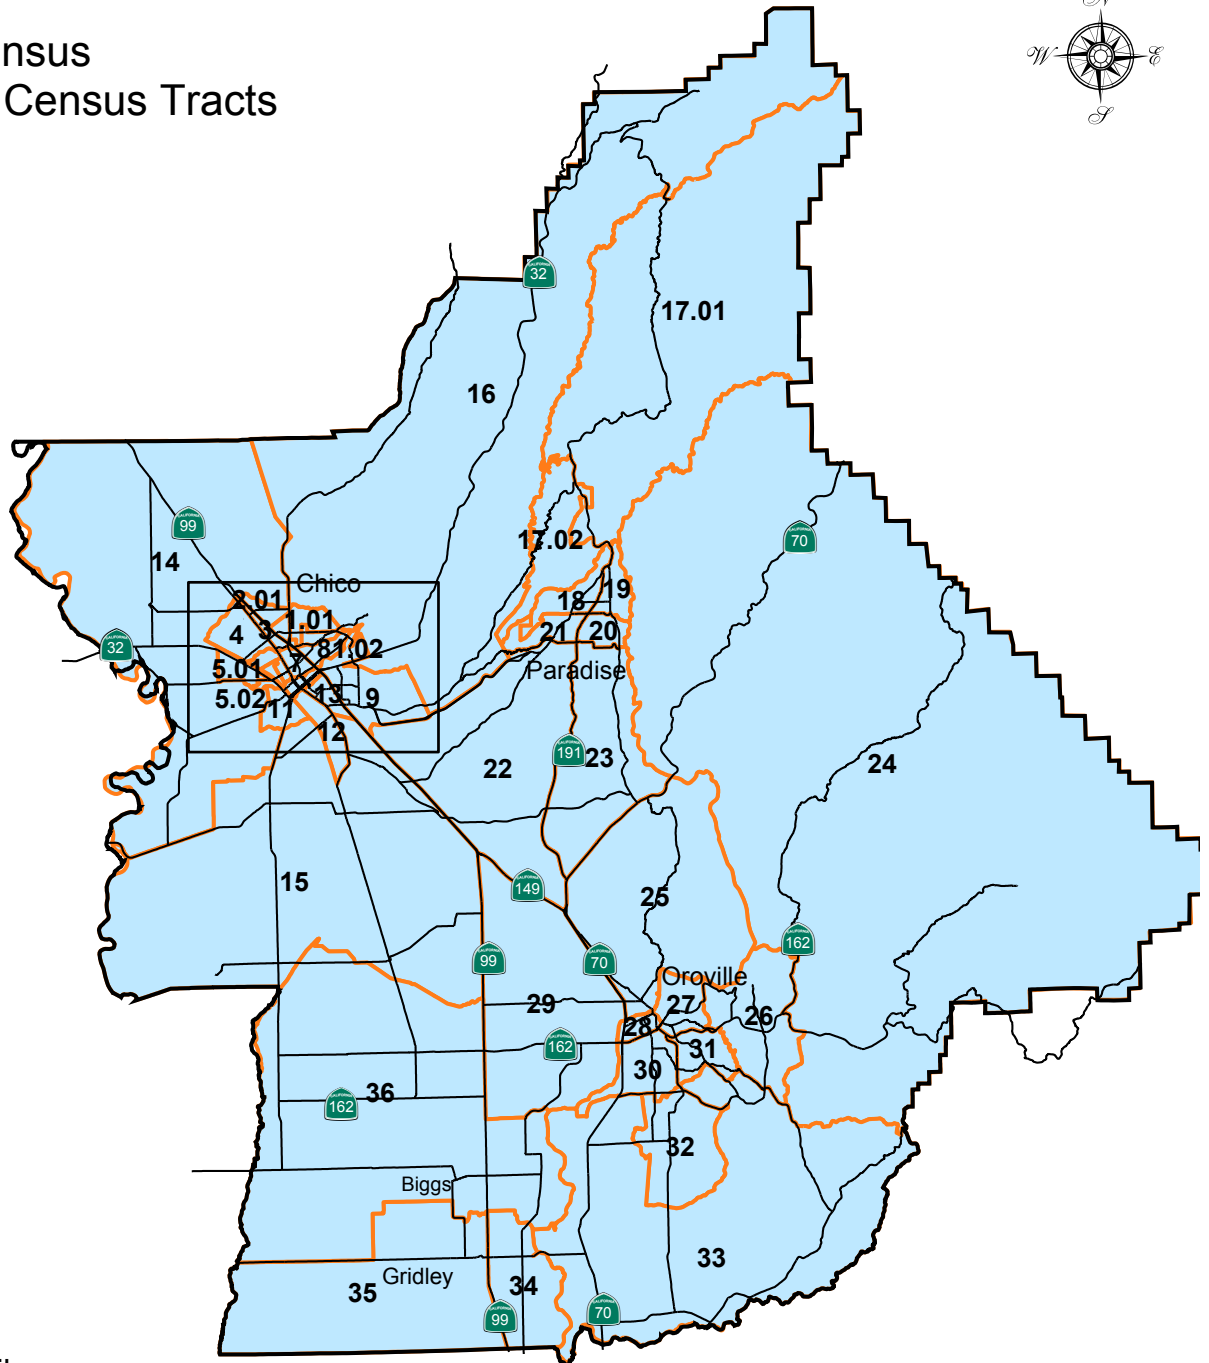

2000 U.S. Census Butte County Census Tracts

City of Chico Detail