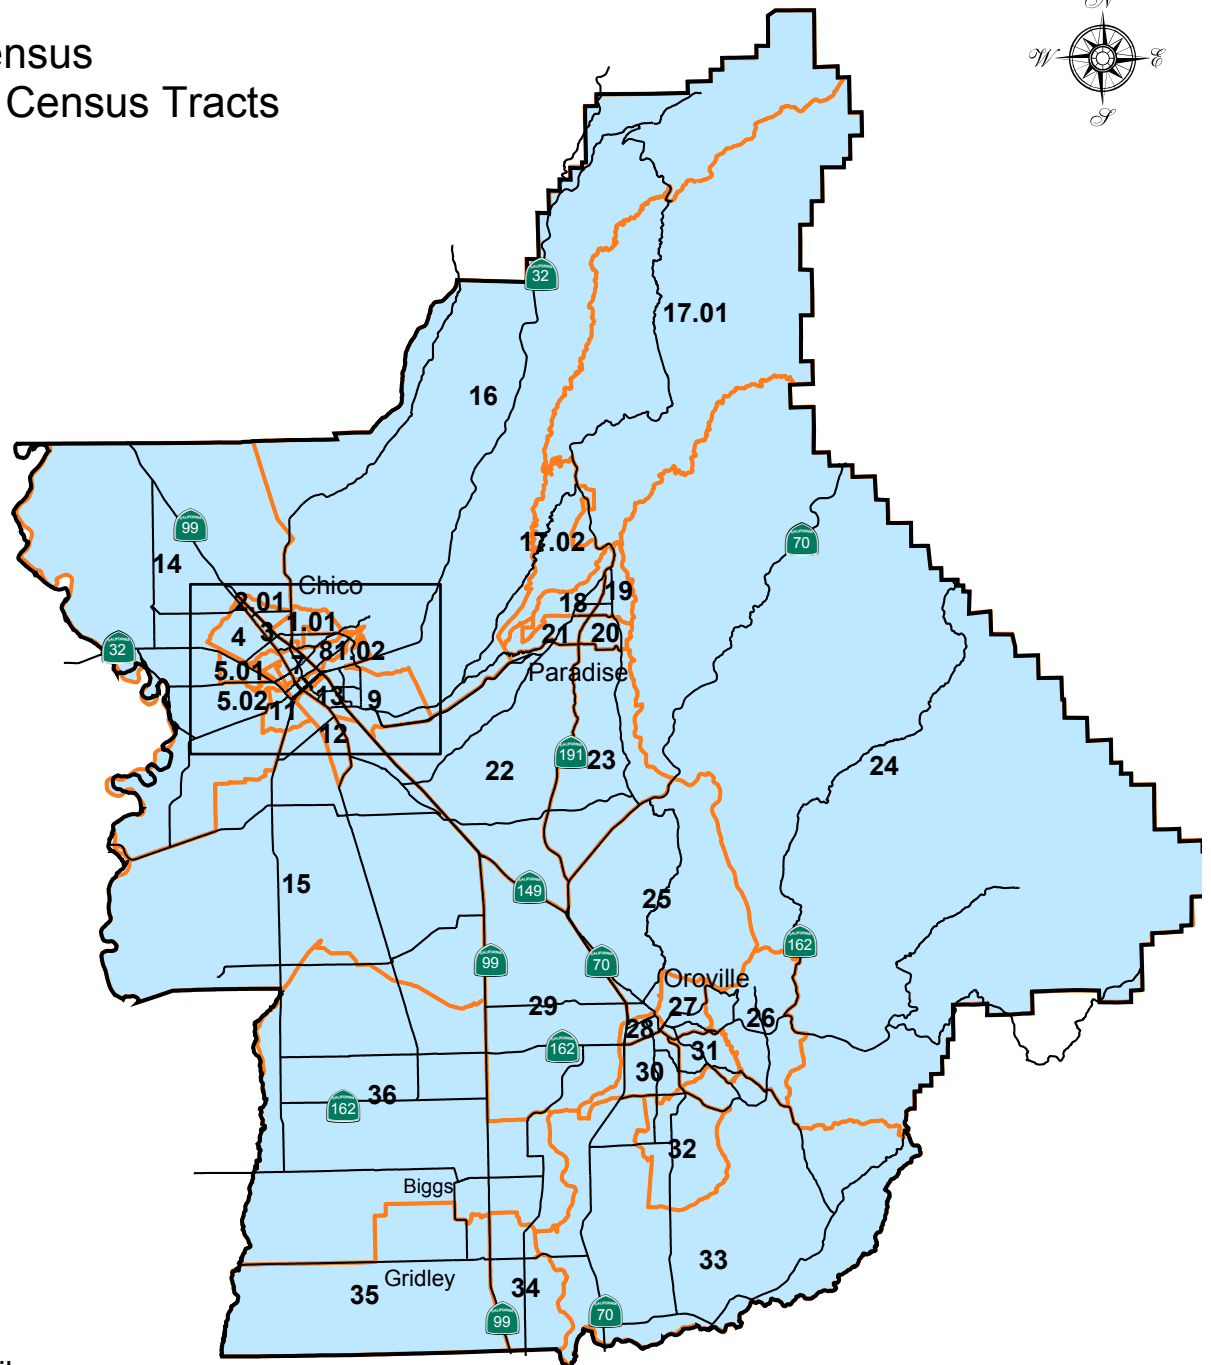

2000 U.S. Census Butte County Census Tracts

City of Chico Detail